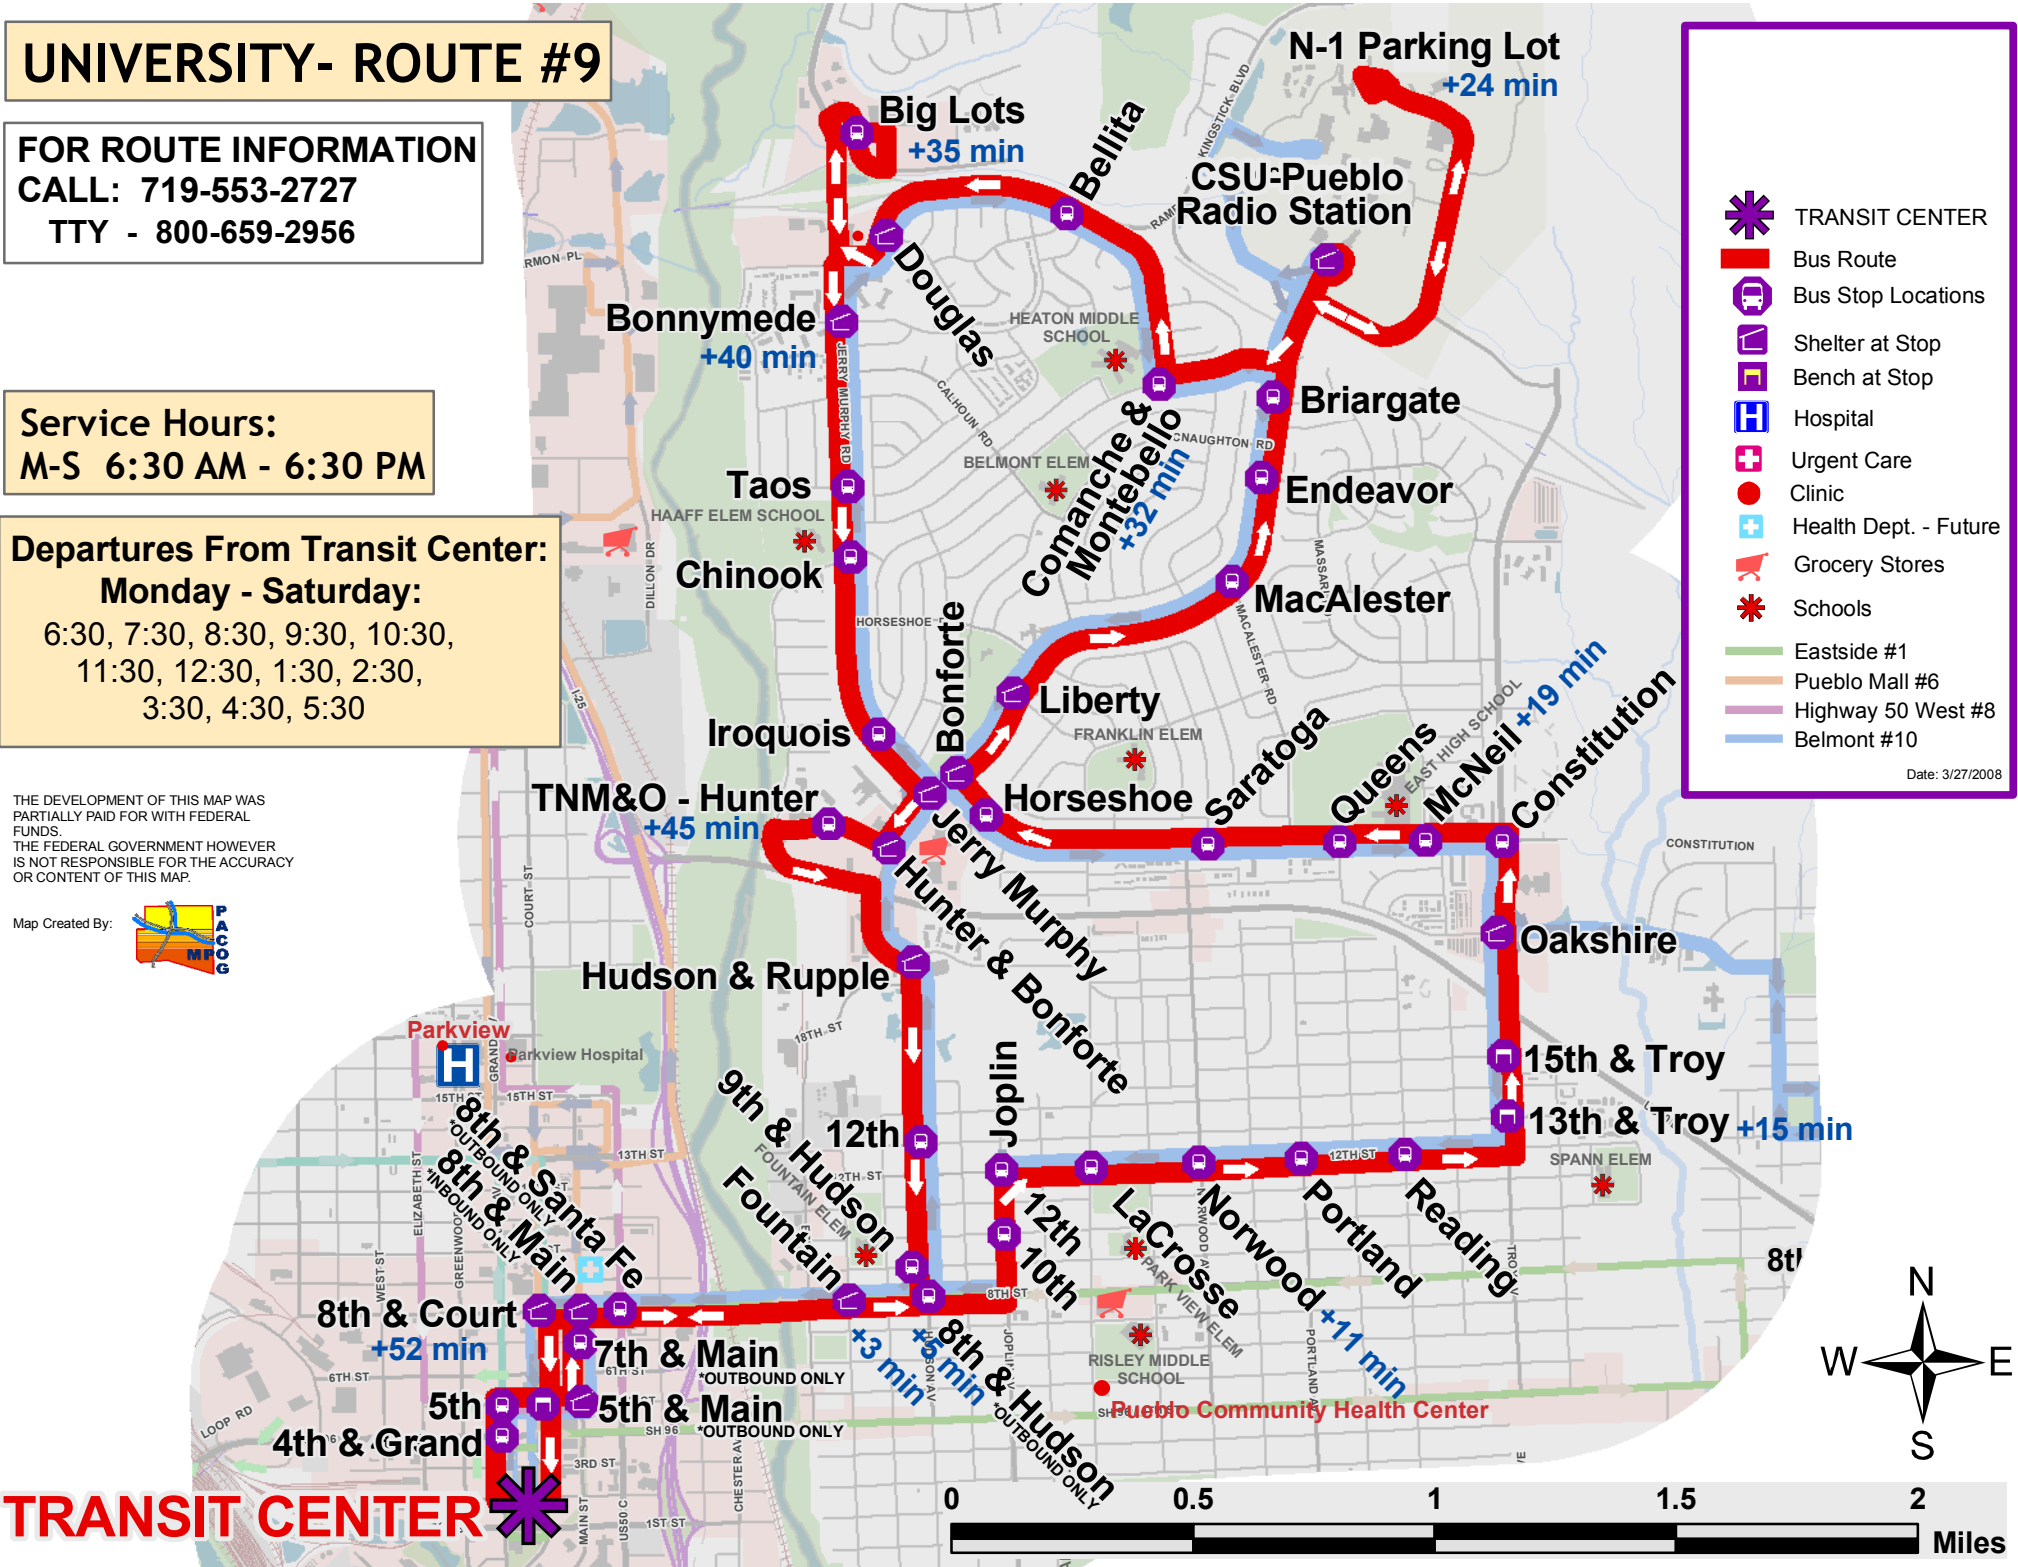

# UNIVERSITY- ROUTE #9

FOR ROUTE INFORMATION  
CALL: 719-553-2727  
TTY - 800-659-2956

Service Hours:  
M-S 6:30 AM - 6:30 PM

Departures From Transit Center:  
**Monday - Saturday:**  
6:30, 7:30, 8:30, 9:30, 10:30,  
11:30, 12:30, 1:30, 2:30,  
3:30, 4:30, 5:30

THE DEVELOPMENT OF THIS MAP WAS  
PARTIALLY PAID FOR WITH FEDERAL  
FUNDS.  
THE FEDERAL GOVERNMENT HOWEVER  
IS NOT RESPONSIBLE FOR THE ACCURACY  
OR CONTENT OF THIS MAP.

Date: 3/27/2008

**TRANSIT CENTER**